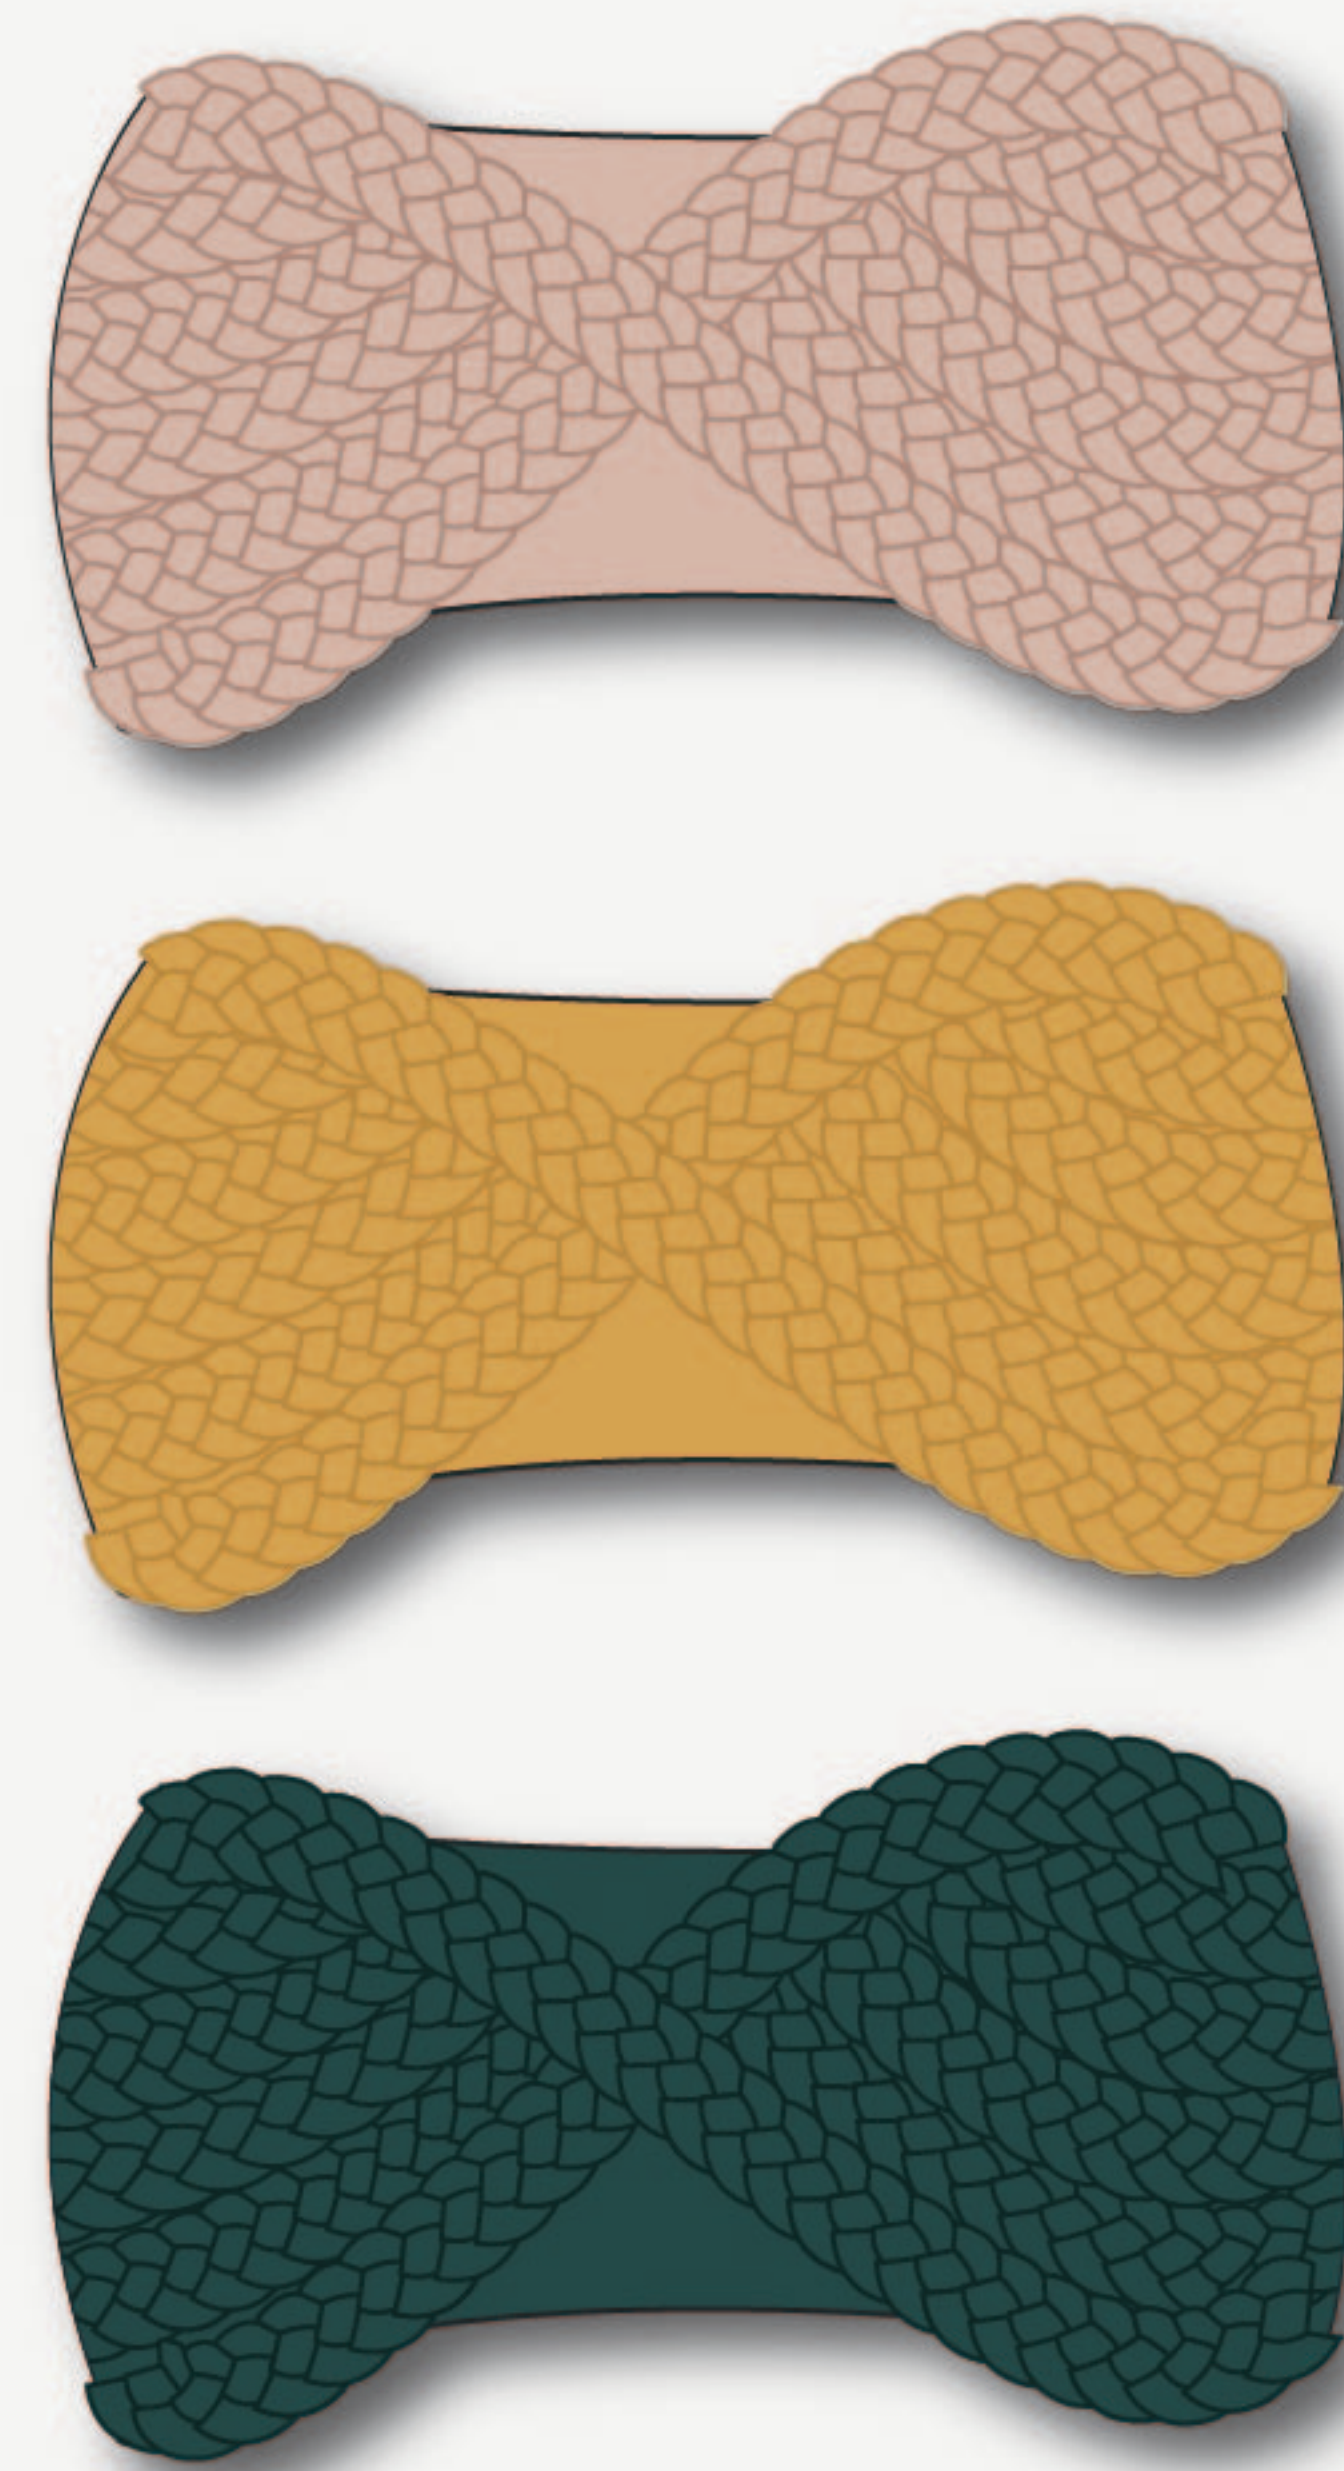

boucle XL stripe scarf

faux fur super soft stripe scarf

faux fur super soft neck warmer

XL check blanket cape

headbands with lurex highlights

space dye cable knit chunky scarf

super soft sherpa fleece

XL blanket scarf

leopard print scarf
lurex highlights

faux fur abstract
leopard neck
warmer

texture stripe
blanket scarf

pom pom
scarf

boucle marl infinity
scarf with lurex highlights

twist knitted headband

XL fringe leopard
print scarf

turban headband with leopard print

PANTONE®
12-2902 TPX
Mauve Chalk

PANTONE®
13-3820 TCX
Lavender Fog

PANTONE®
19-4203 TPX
Moonless Night

PANTONE®
16-1310 TCX
Natural

knitted fair isle infinity scarf

chunky knitted headband

XL knitted textured scarf

chunky check boucle scarf

boucle wide stripe scarf

textured colour block scarf

chunky check boucle scarf