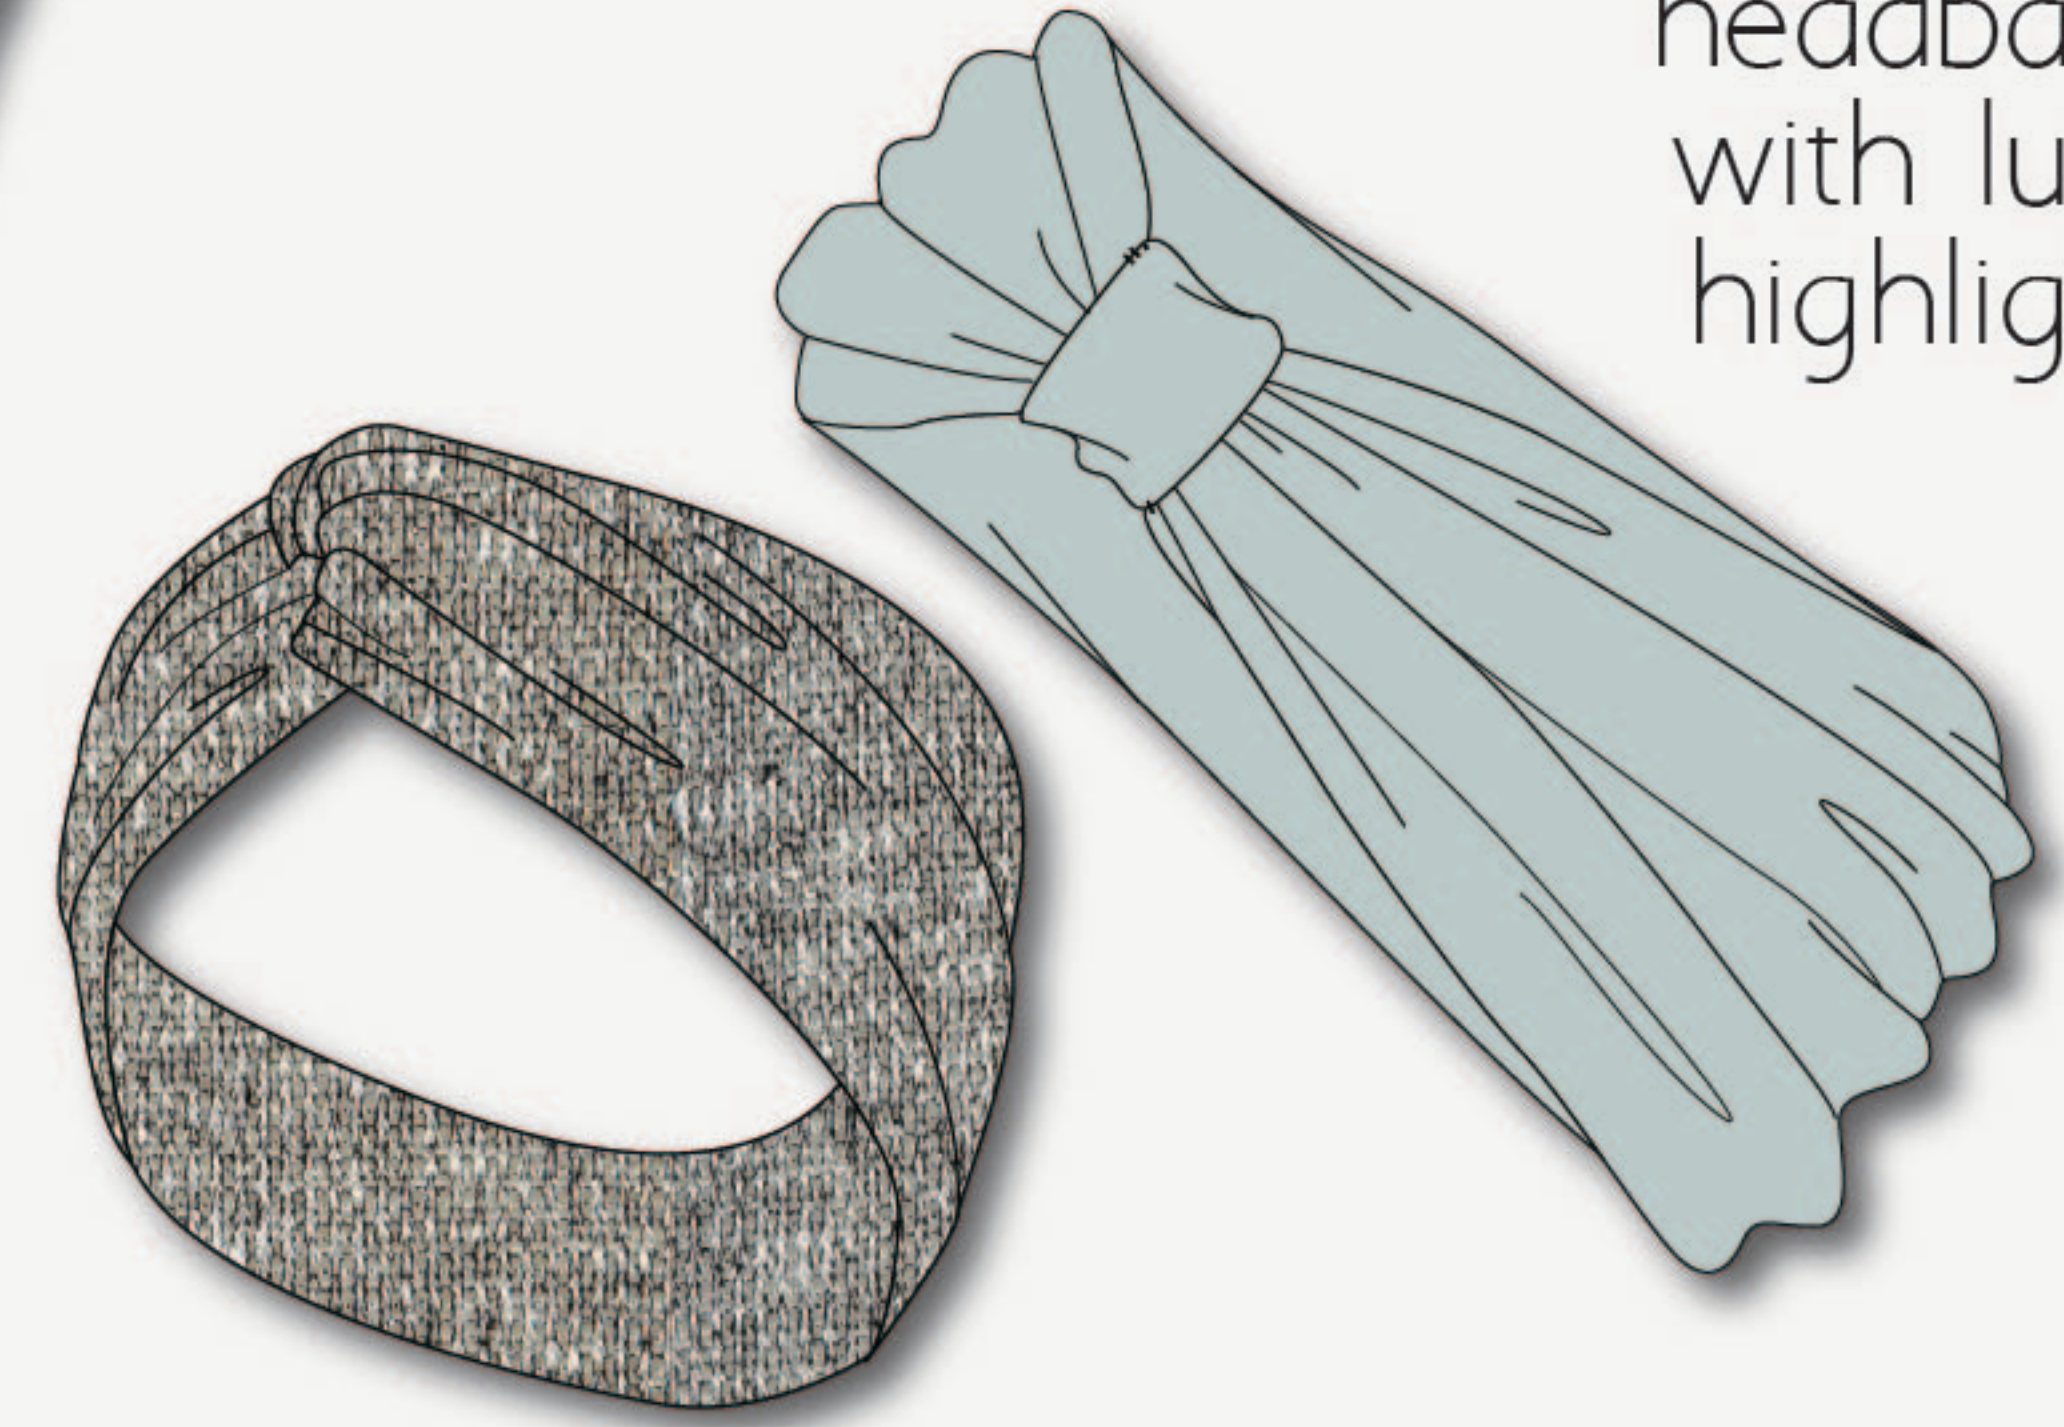

boucle XL stripe scarf

faux fur super soft stripe scarf

faux fur super soft neck warmer

XL check blanket cape

headbands with lurex highlights

space dye cable knit chunky scarf

super soft sherpa fleece

XL blanket scarf

leopard print scarf
lurex highlights

faux fur abstract
leopard neck
warmer

texture stripe
blanket scarf

pom pom
scarf

boucle marl infinity
scarf with lurex highlights

twist knitted headband

XL fringe leopard
print scarf

turban headband with leopard print

PANTONE®
12-2902 TPX
Mauve Chalk

PANTONE®
13-3820 TCX
Lavender Fog

PANTONE®
19-4203 TPX
Moonless Night

PANTONE®
16-1310 TCX
Natural

knitted fair isle infinity scarf

chunky knitted headband

XL knitted textured scarf

chunky check boucle scarf

boucle wide stripe scarf

textured colour block scarf

chunky check boucle scarf