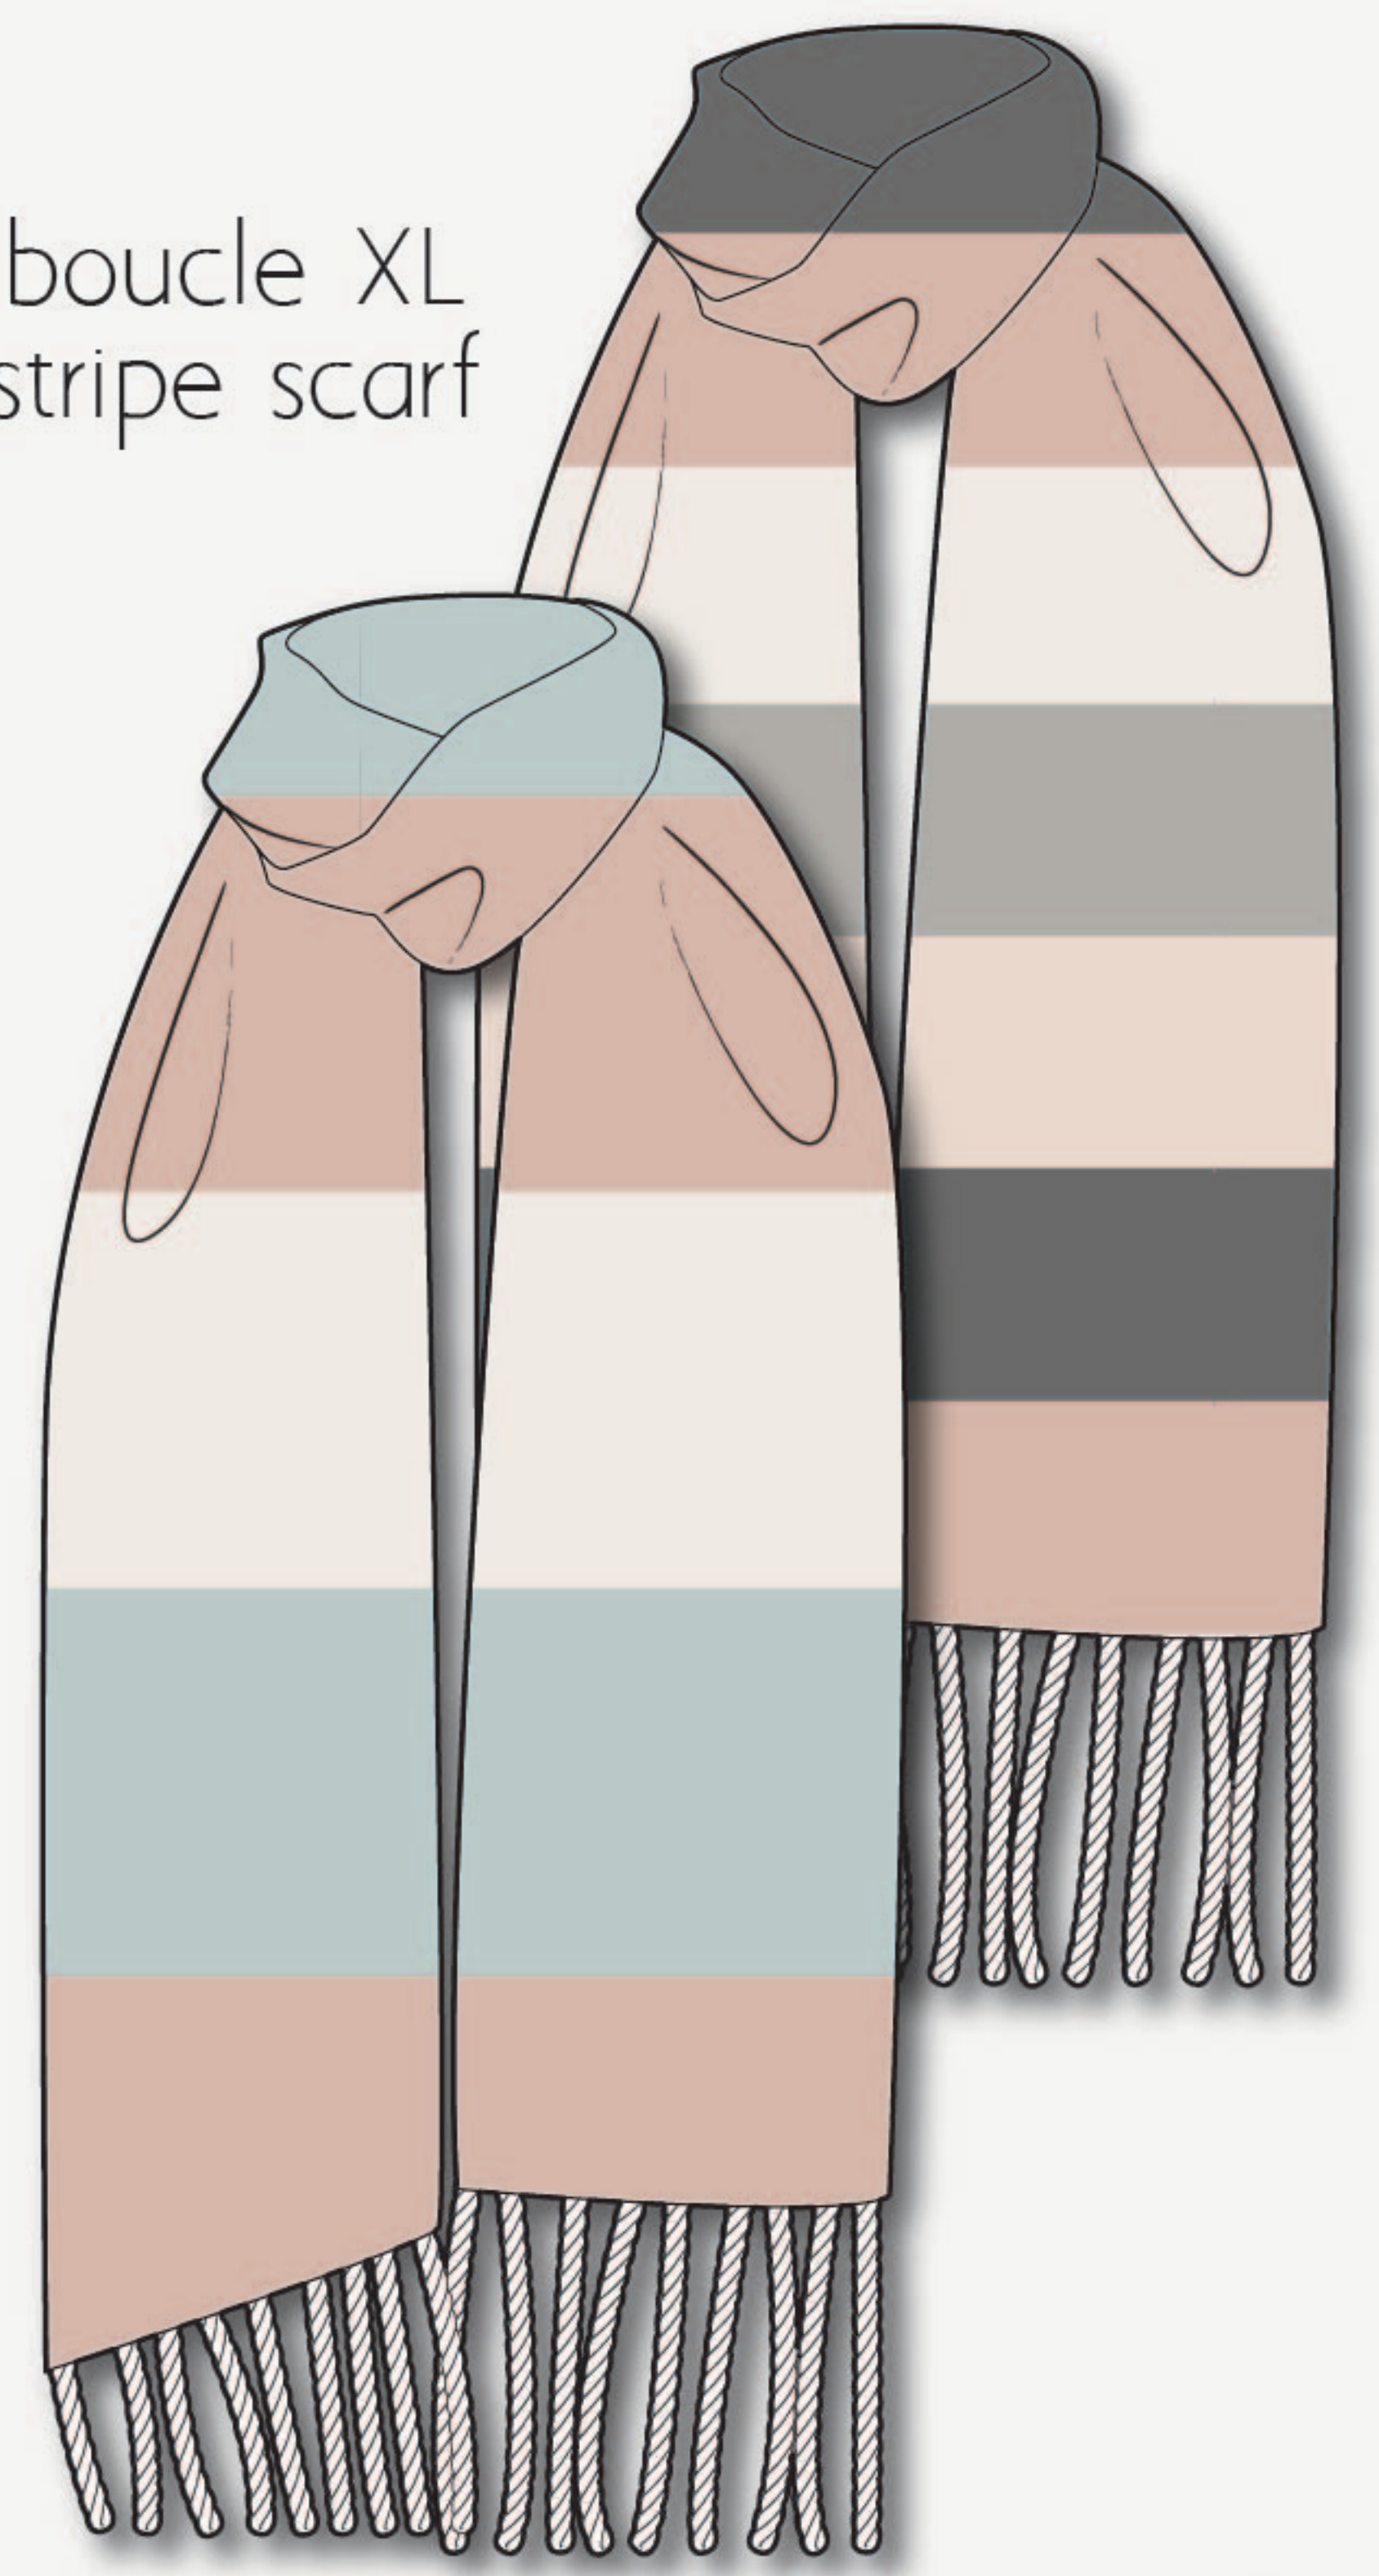

boucle XL stripe scarf

faux fur super soft stripe scarf

faux fur super soft neck warmer

XL check blanket cape

headbands with lurex highlights

space dye cable knit chunky scarf

super soft sherpa fleece

XL blanket scarf

leopard print scarf
lurex highlights

faux fur abstract
leopard neck
warmer

texture stripe
blanket scarf

pom pom
scarf

boucle marl infinity
scarf with lurex highlights

twist knitted headband

XL fringe leopard
print scarf

turban headband with leopard print

PANTONE®
12-2902 TPX
Mauve Chalk

PANTONE®
13-3820 TCX
Lavender Fog

PANTONE®
19-4203 TPX
Moonless Night

PANTONE®
16-1310 TCX
Natural

knitted fair isle infinity scarf

chunky knitted headband

XL knitted textured scarf

chunky check boucle scarf

boucle wide stripe scarf

textured colour block scarf

chunky check boucle scarf