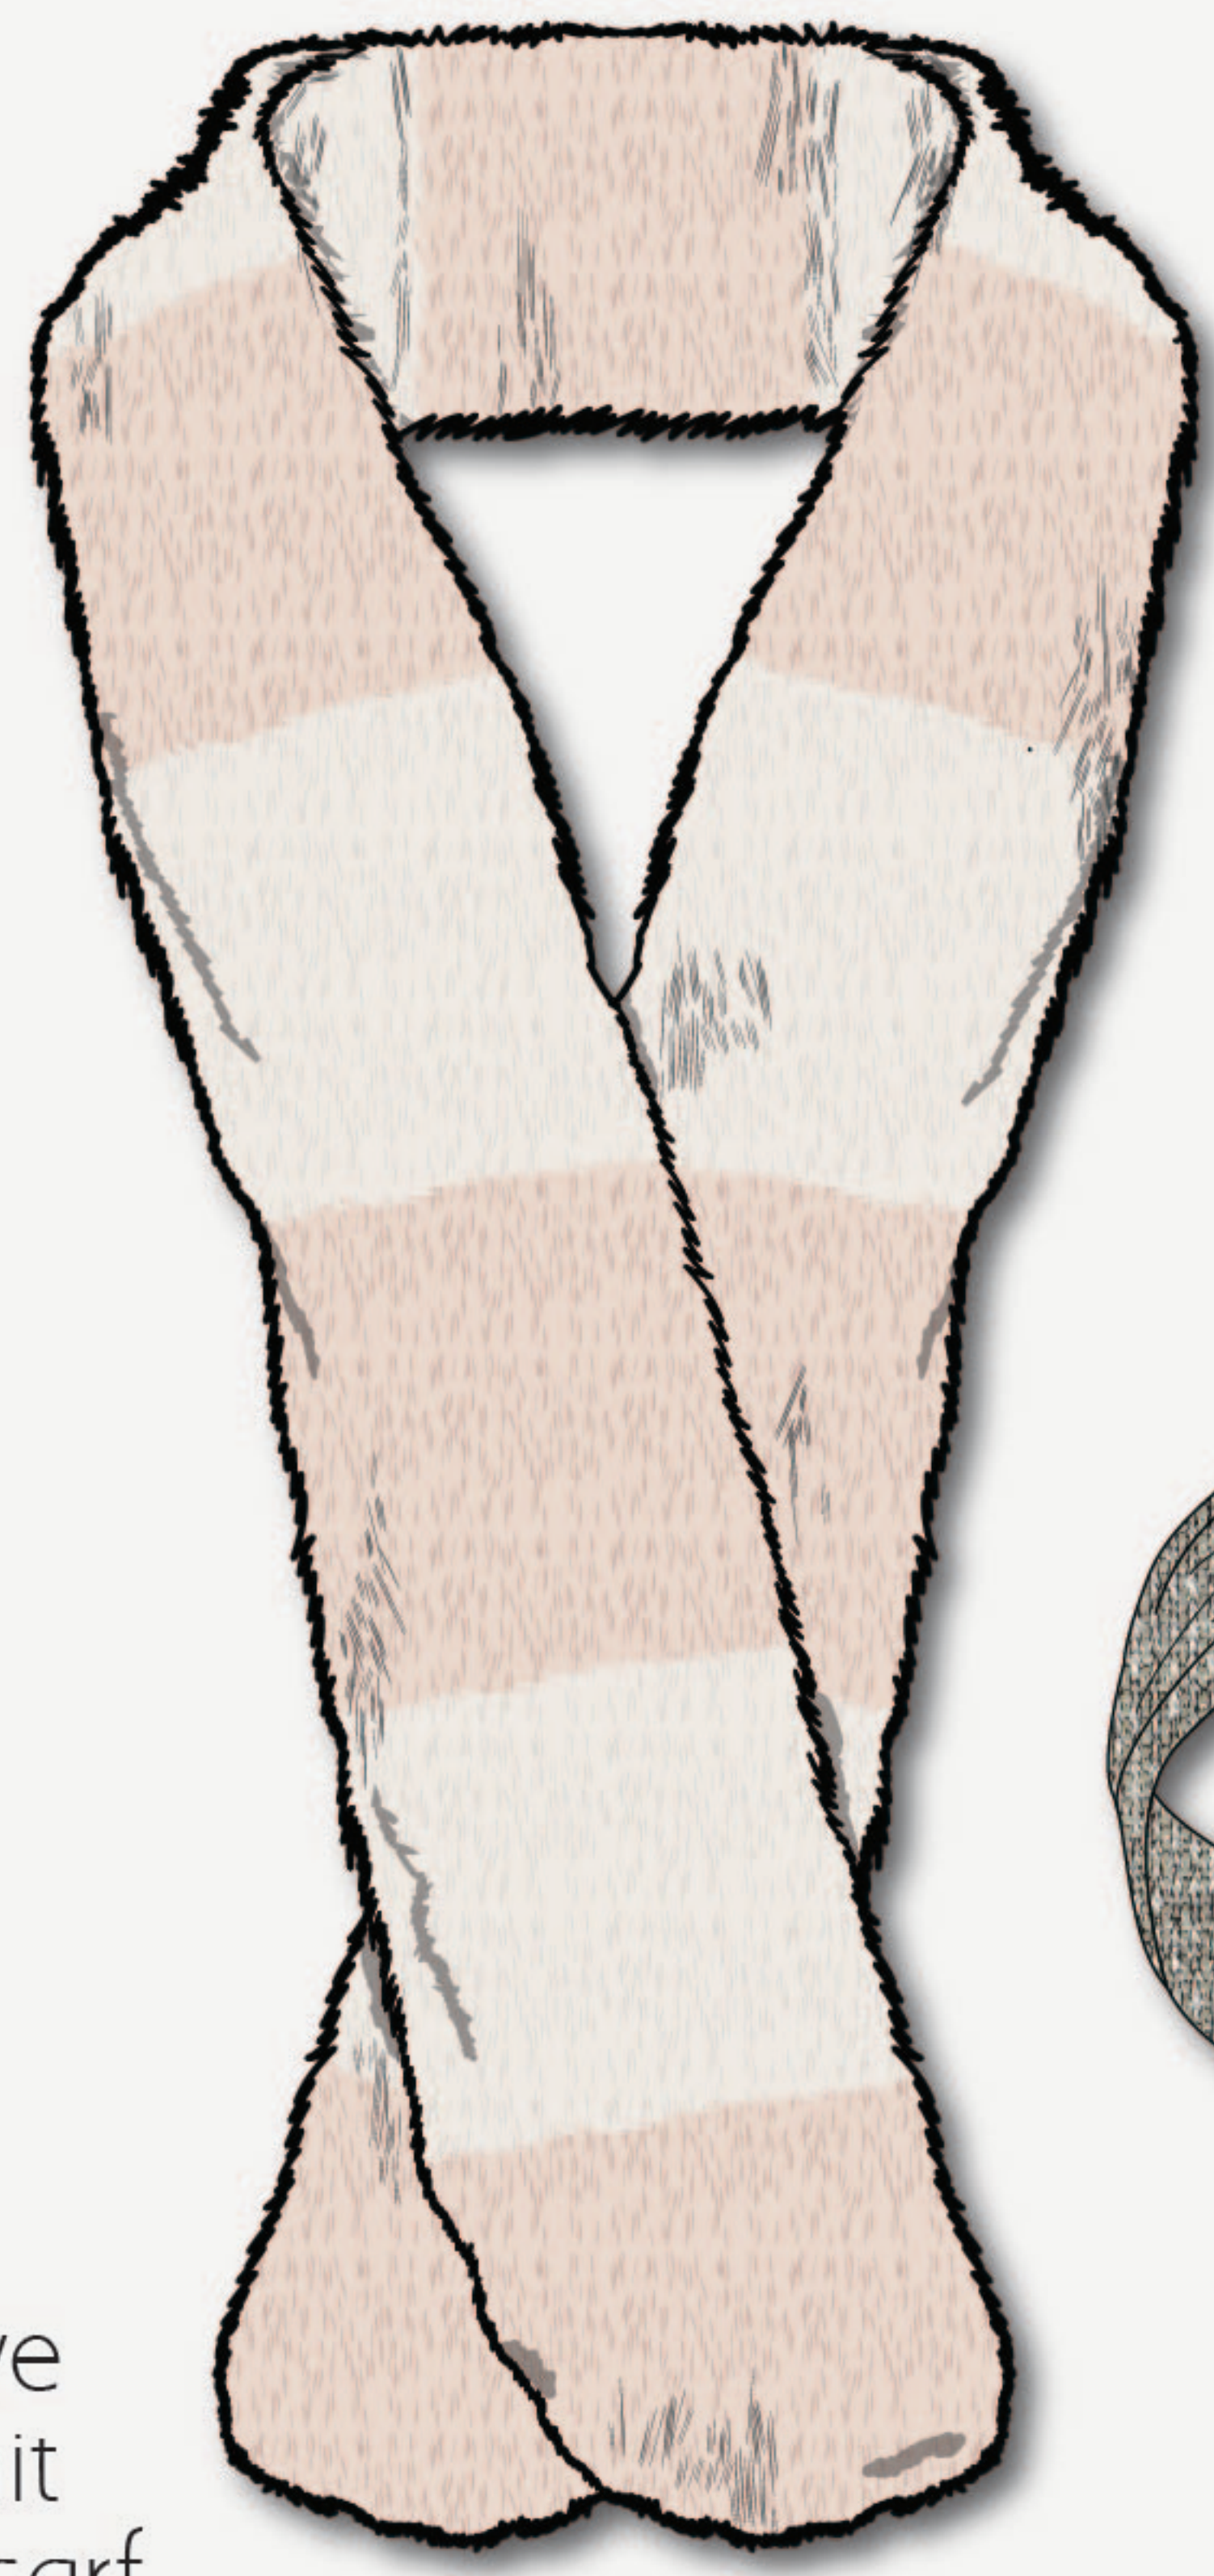

boucle XL stripe scarf

faux fur super soft stripe scarf

faux fur super soft neck warmer

XL check blanket cape

headbands with lurex highlights

space dye cable knit chunky scarf

super soft sherpa fleece

XL blanket scarf

leopard print scarf
lurex highlights

faux fur abstract
leopard neck
warmer

texture stripe
blanket scarf

pom pom
scarf

boucle marl infinity
scarf with lurex highlights

twist knitted headband

XL fringe leopard
print scarf

turban headband with leopard print

PANTONE®
12-2902 TPX
Mauve Chalk

PANTONE®
13-3820 TCX
Lavender Fog

PANTONE®
19-4203 TPX
Moonless Night

PANTONE®
16-1310 TCX
Natural

knitted fair isle infinity scarf

chunky knitted headband

XL knitted textured scarf

chunky check boucle scarf

boucle wide stripe scarf

textured colour block scarf

chunky check boucle scarf